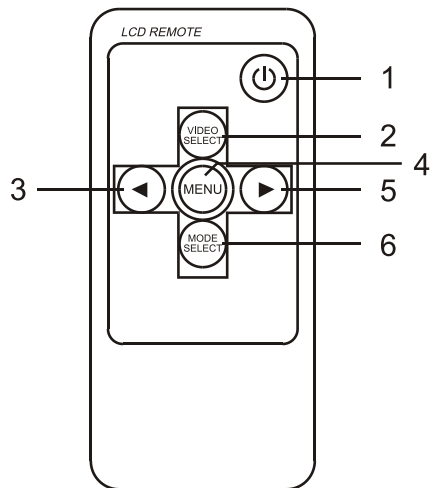

USER'S MANUAL

19" TFT LCD RAW PANEL UNIVERSAL MOUNT

VIEW®
Mobile Entertainment Solutions

TRP190

HAZARD WARNING:
PLEASE DO NOT OPERATE THIS
UNIT UNLESS VEHICLE IS PARKED
IN SAFE AND LEGAL AREA

Connection

Remote Control Function Description

1. Power Switch
2. Video Selection
3. Analog “-”
4. Menu
5. Analog “+”
6. Mode Selection

Specifications

- 19" TFT LCD Raw Panel Universal Mount
- PAL/NTSC Auto Color System
- 16:10 Screen Aspect Ratio
- 1440*900(RGB) High Resolution
- 1000:1 Contrast Ratio
- Wireless Remote Control
- Special Function Control Box
- Brightness: 300cd/m²
- Video Input: RCA, & VGA
- Power Consumption: 42W
- Power Supply: DC 12V
- Dimensions: (Screen) 18.19" W X 11.27" H X 1.19" D
(Control Box) 1.58"W x 1.58"H x 1.07"D
- Weight: 2.5kg