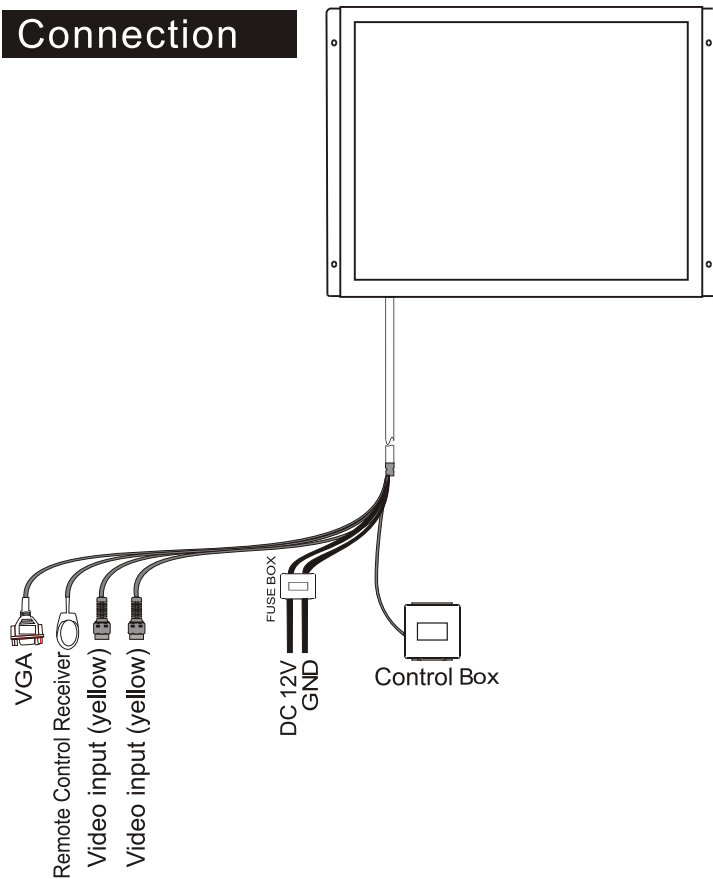

USER'S MANUAL

19" TFT LCD RAW PANEL UNIVERSAL MOUNT

VIEW®
Mobile Entertainment Solutions

TRP190

HAZARD WARNING:
PLEASE DO NOT OPERATE THIS
UNIT UNLESS VEHICLE IS PARKED
IN SAFE AND LEGAL AREA

Connection

Remote Control Function Description

1. Power Switch
2. Video Selection
3. Analog “-”
4. Menu
5. Analog “+”
6. Mode Selection

Specifications

- 19" TFT LCD Raw Panel Universal Mount
- PAL/NTSC Auto Color System
- 16:10 Screen Aspect Ratio
- 1440*900(RGB) High Resolution
- 1000:1 Contrast Ratio
- Wireless Remote Control
- Special Function Control Box
- Brightness: 300cd/m²
- Video Input: RCA, & VGA
- Power Consumption: 42W
- Power Supply: DC 12V
- Dimensions: (Screen) 18.19" W X 11.27" H X 1.19" D
(Control Box) 1.58"W x 1.58"H x 1.07"D
- Weight: 2.5kg