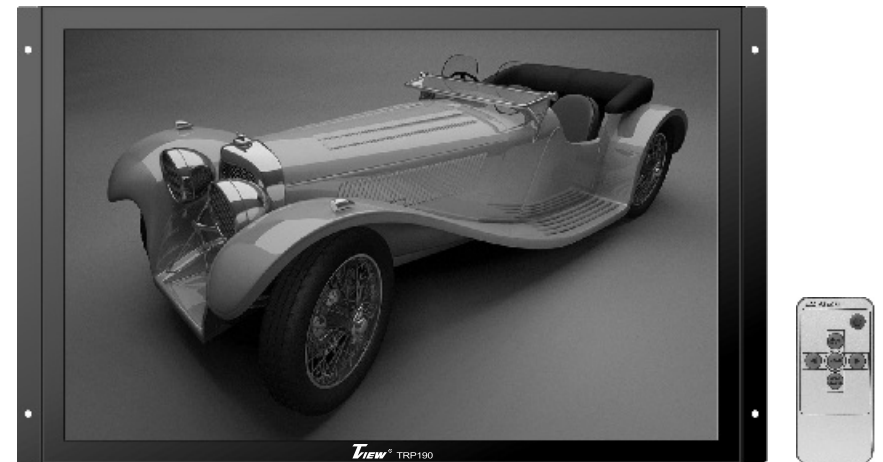

USER'S MANUAL

19" TFT LCD RAW PANEL UNIVERSAL MOUNT

VIEW®
Mobile Entertainment Solutions

TRP190

HAZARD WARNING:
PLEASE DO NOT OPERATE THIS
UNIT UNLESS VEHICLE IS PARKED
IN SAFE AND LEGAL AREA

Connection

Remote Control Function Description

1. Power Switch
2. Video Selection
3. Analog “-”
4. Menu
5. Analog “+”
6. Mode Selection

Specifications

- 19" TFT LCD Raw Panel Universal Mount
- PAL/NTSC Auto Color System
- 16:10 Screen Aspect Ratio
- 1440*900(RGB) High Resolution
- 1000:1 Contrast Ratio
- Wireless Remote Control
- Special Function Control Box
- Brightness: 300cd/m²
- Video Input: RCA, & VGA
- Power Consumption: 42W
- Power Supply: DC 12V
- Dimensions: (Screen) 18.19" W X 11.27" H X 1.19" D
(Control Box) 1.58"W x 1.58"H x 1.07"D
- Weight: 2.5kg