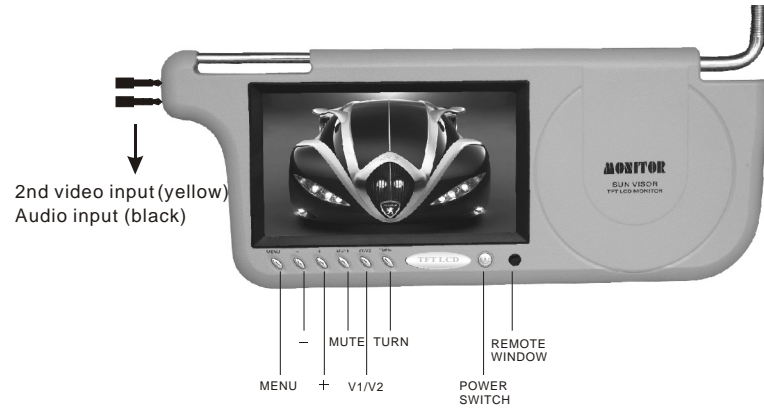

Control panel