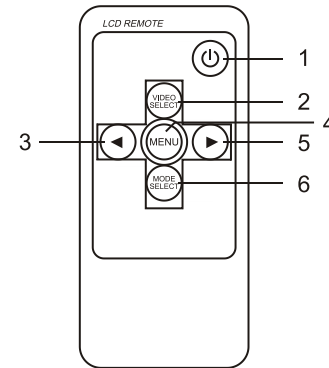

***T*VIEW<sup>®</sup>**  
**Mobile Entertainment Solutions**

**RV725C**

1. Power Switch
2. Video Selection
3. Analog "-"
4. Menu
5. Analog "+"
6. Mode Selection

## MONITOR

1. Screen size: 7inch
2. Power supply: 12V DC
3. Resolution: 480\*R.G.B\*234
4. System: PAL/NTSC
5. All function can be controlled by remote control
7. Anti-glare mirror
8. Wide view angle

## CAMERA

- Color board lens for vehicle
- TV System: NTSC system
- Wide-Angle: water-Proof
- Effective Pixel: (H)510x(V)496
- View angle: 120 degree
- Horizontal Resolution: 420 TV Line
- Night vision
- Power Supply: DC 12V